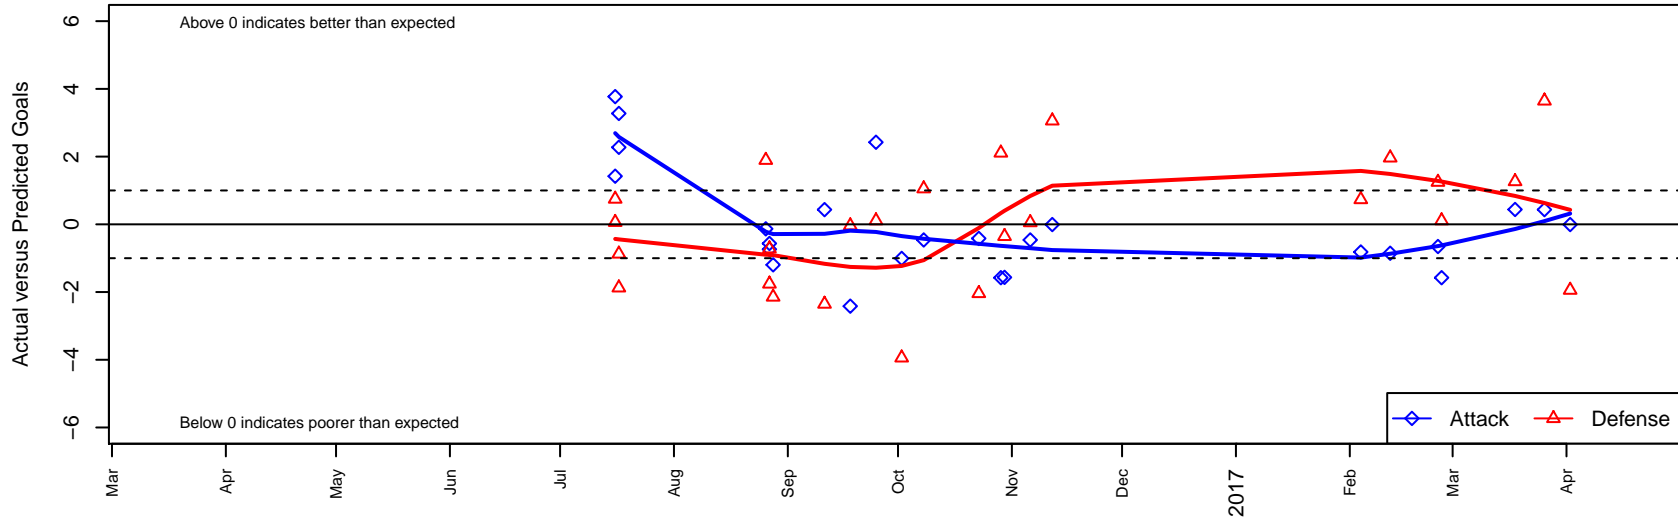

West Narrows FC Blue G05

West Narrows FC
 Gig Harbor, WA
 G05 total strength=508
 attack=0.52 defense=0.25
 fall league = PSPL Classic 1 U12
 spr league = Spr PSPL Classic 1 U12

alt names used:
 West Narrows F.C. Blue G'05
 WNFC Blue G05
 WNFC G 05
 West Narrows F.C. Girls '05

Venues played:
 2016 KITG GU12 Red
 2016 Summer Slam Division 1 Gold U12
 2016 PSPL Classic 1 U12
 2016 Spr PSPL Classic 1 U12

West Narrows FC Blue G05
 Dots are actual minus expected GF (blue circles) and GA (red triangles).
 Blue line is smoothed change in attack strength. Red is smoothed change in defense strength.

**attack and defense variance (black dot)
relative to other teams
and top 10 in region**

**attack and defense rating
relative to others at age
and all opponents in last 13 months**

Performance relative to 13 month average