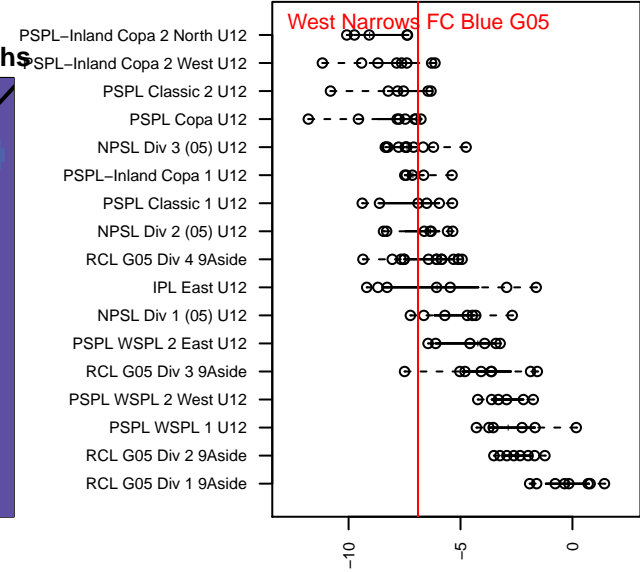

West Narrows FC Blue G05

West Narrows FC
 Gig Harbor, WA
 G05 total strength=508
 attack=0.52 defense=0.25
 fall league = PSPL Classic 1 U12
 spr league = Spr PSPL Classic 1 U12

alt names used:
 West Narrows F.C. Blue G'05
 WNFC Blue G05
 WNFC G 05
 West Narrows F.C. Girls '05

Venues played:
 2016 KITG GU12 Red
 2016 Summer Slam Division 1 Gold U12
 2016 PSPL Classic 1 U12
 2016 Spr PSPL Classic 1 U12

West Narrows FC Blue G05
 Dots are actual minus expected GF (blue circles) and GA (red triangles).
 Blue line is smoothed change in attack strength. Red is smoothed change in defense strength.

**attack and defense variance (black dot)
relative to other teams
and top 10 in region**

**attack and defense rating
relative to others at age
and all opponents in last 13 months**

Performance relative to 13 month average