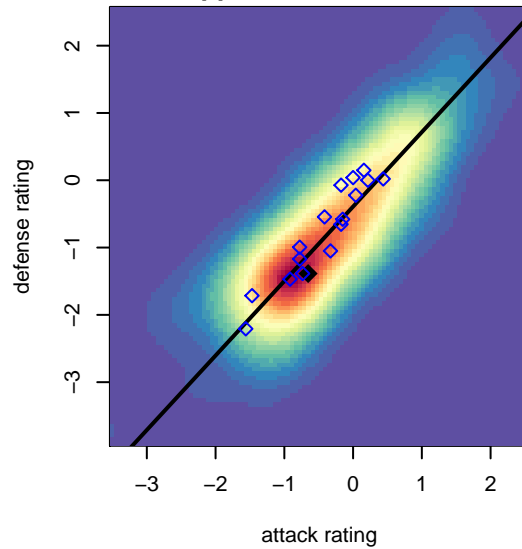

West Narrows FC Blue G05

West Narrows FC
 Gig Harbor, WA
 G05 total strength=508
 attack=0.52 defense=0.25
 fall league = PSPL Classic 1 U12
 spr league = Spr PSPL Classic 1 U12

alt names used:
 West Narrows F.C. Blue G'05
 WNFC Blue G05
 WNFC G 05
 West Narrows F.C. Girls '05

Venues played:
 2016 KITG GU12 Red
 2016 Summer Slam Division 1 Gold U12
 2016 PSPL Classic 1 U12
 2016 Spr PSPL Classic 1 U12

West Narrows FC Blue G05
 Dots are actual minus expected GF (blue circles) and GA (red triangles).
 Blue line is smoothed change in attack strength. Red is smoothed change in defense strength.

**attack and defense variance (black dot)
relative to other teams
and top 10 in region**

**attack and defense rating
relative to others at age
and all opponents in last 13 months**

Performance relative to 13 month average