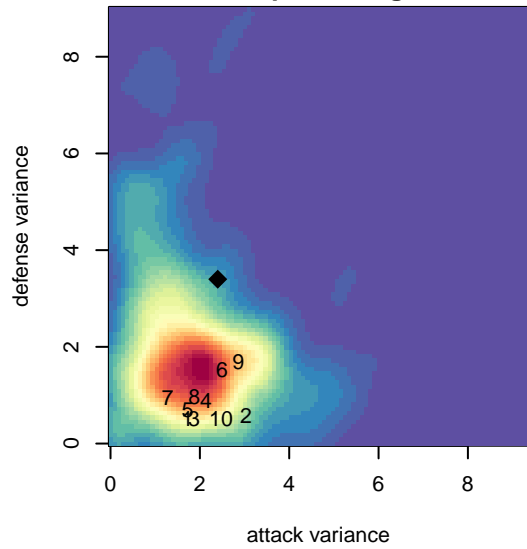

West Narrows FC Blue G05

West Narrows FC
 Gig Harbor, WA
 G05 total strength=508
 attack=0.52 defense=0.25
 fall league = PSPL Classic 1 U12
 spr league = Spr PSPL Classic 1 U12

alt names used:
 West Narrows F.C. Blue G'05
 WNFC Blue G05
 WNFC G 05
 West Narrows F.C. Girls '05

Venues played:
 2016 KITG GU12 Red
 2016 Summer Slam Division 1 Gold U12
 2016 PSPL Classic 1 U12
 2016 Spr PSPL Classic 1 U12

West Narrows FC Blue G05
 Dots are actual minus expected GF (blue circles) and GA (red triangles).
 Blue line is smoothed change in attack strength. Red is smoothed change in defense strength.

**attack and defense variance (black dot)
relative to other teams
and top 10 in region**

**attack and defense rating
relative to others at age
and all opponents in last 13 months**

Performance relative to 13 month average