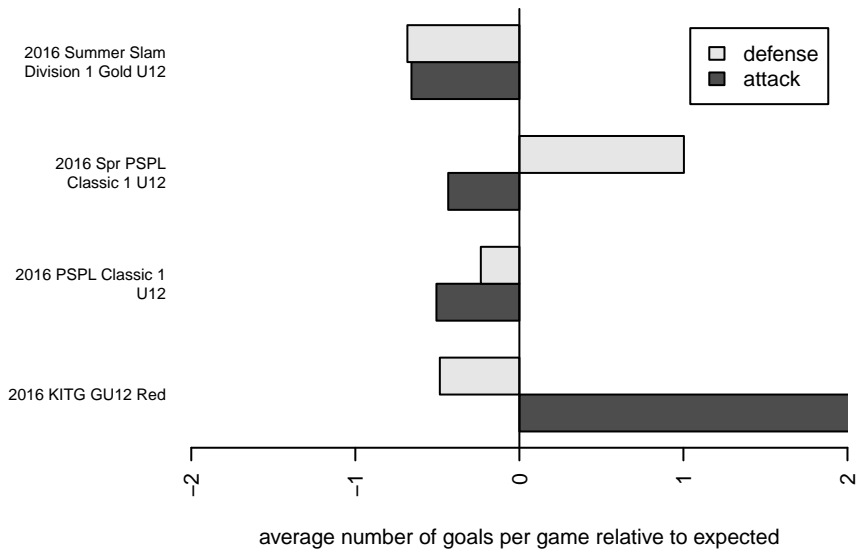

West Narrows FC Blue G05

West Narrows FC
 Gig Harbor, WA
 G05 total strength=508
 attack=0.52 defense=0.25
 fall league = PSPL Classic 1 U12
 spr league = Spr PSPL Classic 1 U12

alt names used:
 West Narrows F.C. Blue G'05
 WNFC Blue G05
 WNFC G 05
 West Narrows F.C. Girls '05

Venues played:
 2016 KITG GU12 Red
 2016 Summer Slam Division 1 Gold U12
 2016 PSPL Classic 1 U12
 2016 Spr PSPL Classic 1 U12

West Narrows FC Blue G05
 Dots are actual minus expected GF (blue circles) and GA (red triangles).
 Blue line is smoothed change in attack strength. Red is smoothed change in defense strength.

**attack and defense variance (black dot)
relative to other teams
and top 10 in region**

**attack and defense rating
relative to others at age
and all opponents in last 13 months**

Performance relative to 13 month average